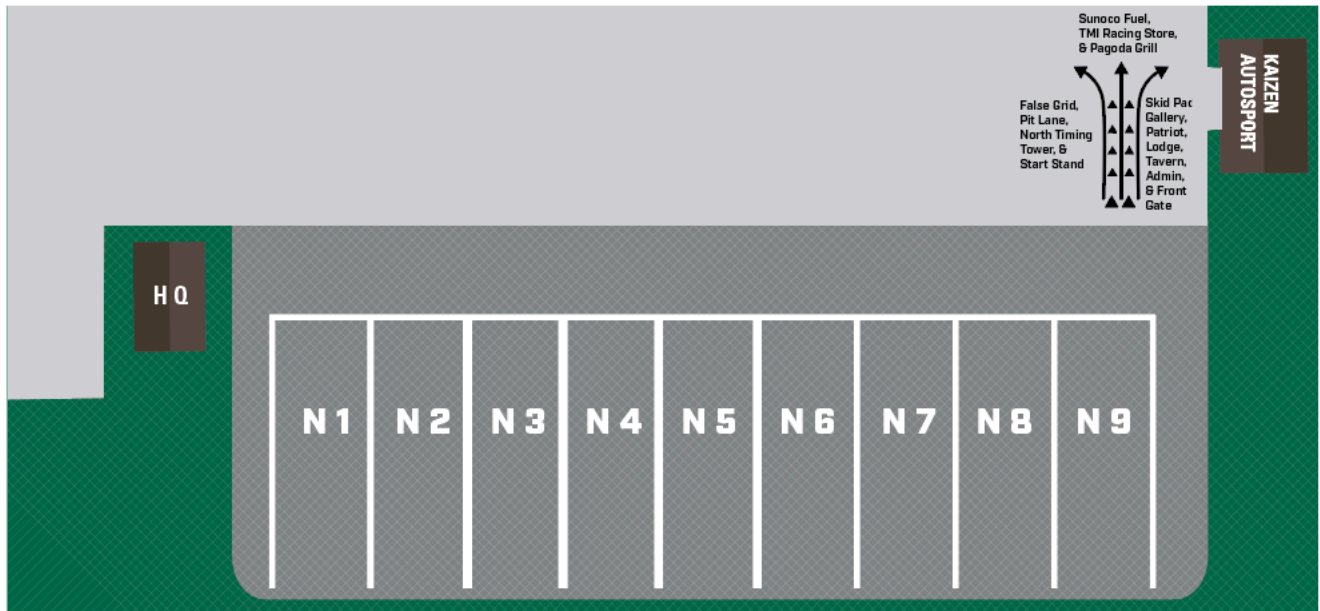

NORTH PADDOCK PREMIUM RV

SITE DESCRIPTION:

Sites are generally level & come with Water Power & Sewer hook up at the site.
Views are Back Stretch, False Grid & Hog Pen (Turn 17).