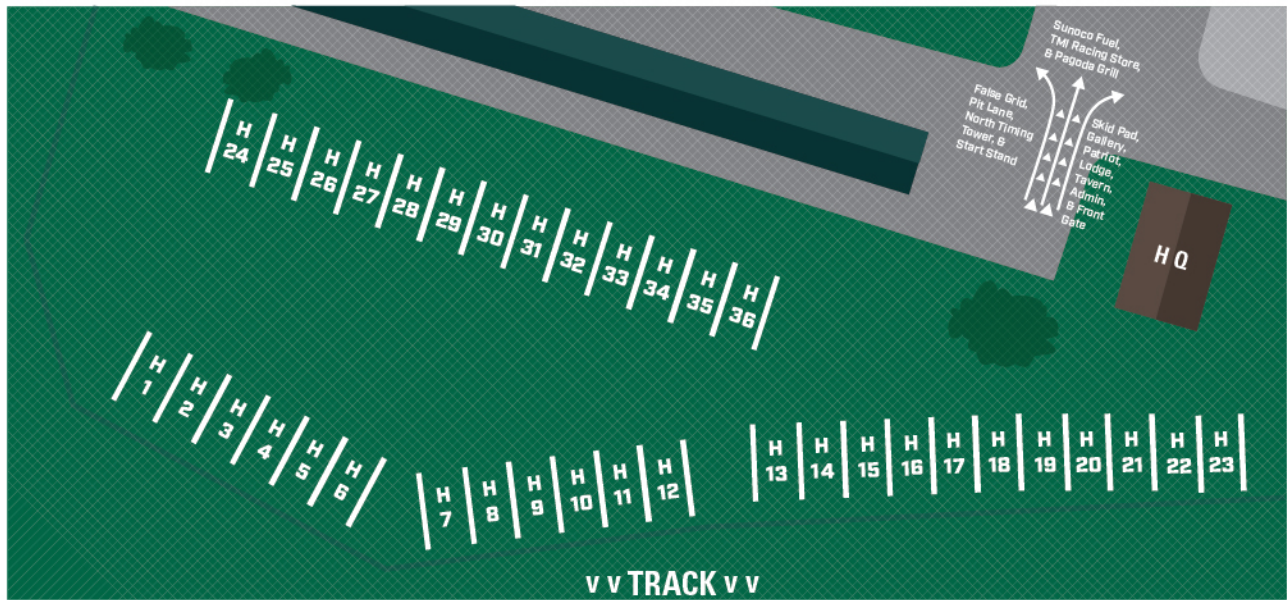

HOG PEN (TURN 17) RESERVED RV

SITE DESCRIPTION:
 Generally Level - NO power, water or sewer hookups.
 Views are Back Stretch, False Grid, and Hog Pen (Turn 17).