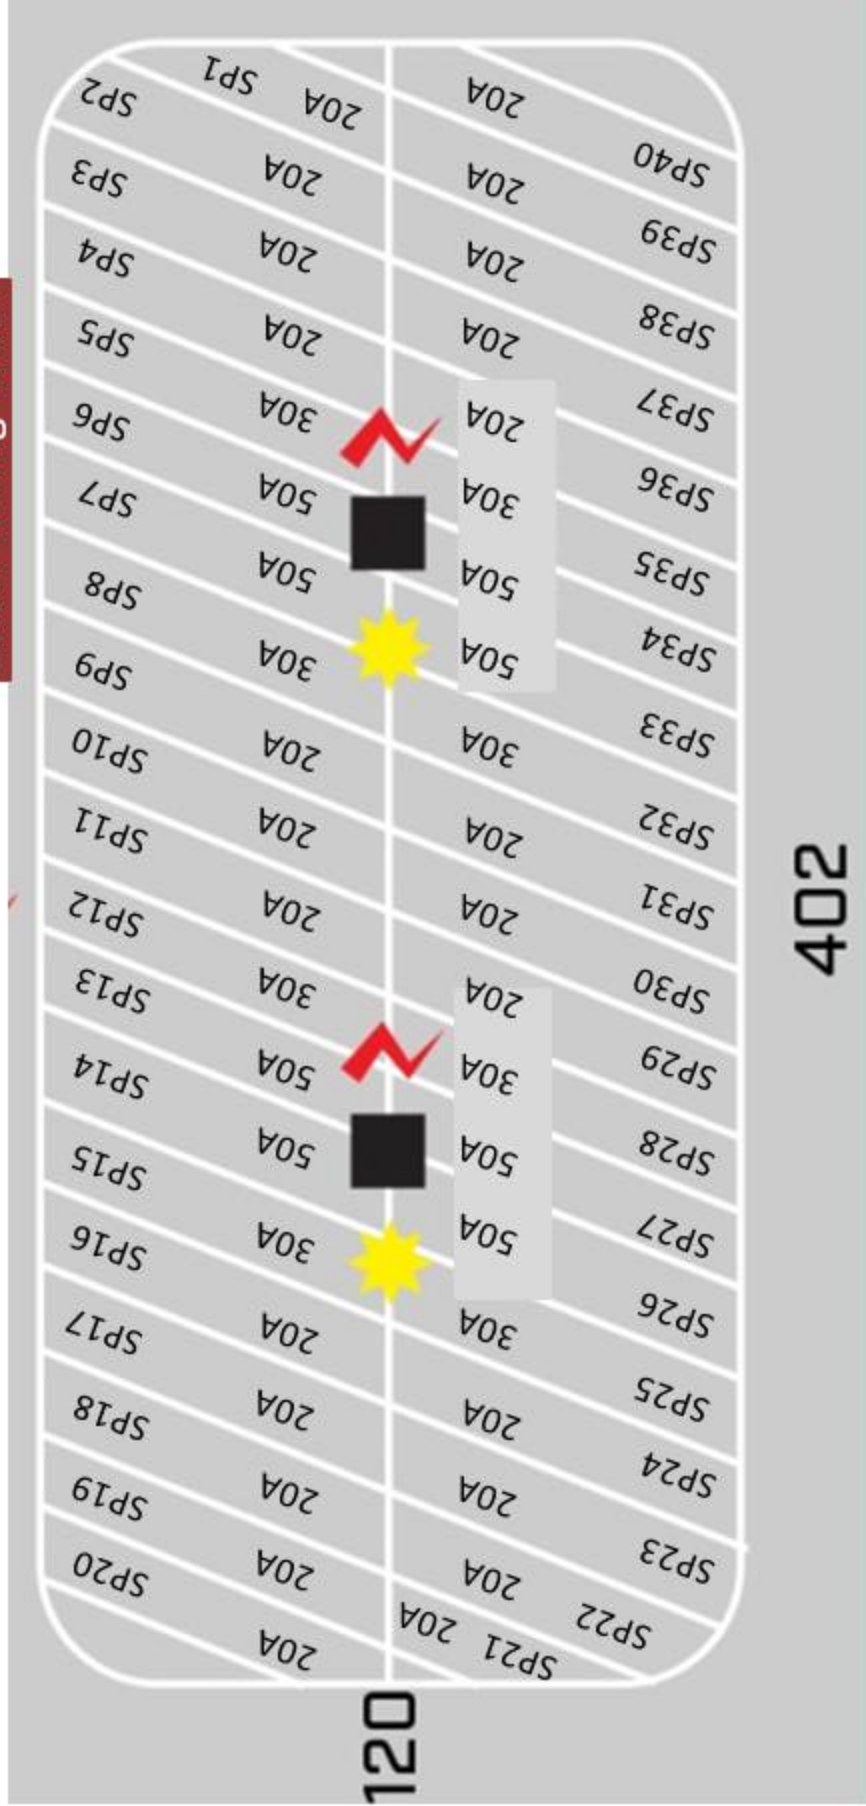

SOUTH PADDOCK RESERVED RV WITH POWER

South Timing Tower

SITE DESCRIPTION:
 Generally Level – No water or sewer hookups.
 Power is indicated by space and marked outlet on the pole.
 Views are Up-Hill Esses, Turn 11 and Back Stretch.
 Sites S9-S17 are restricted to 35' length.