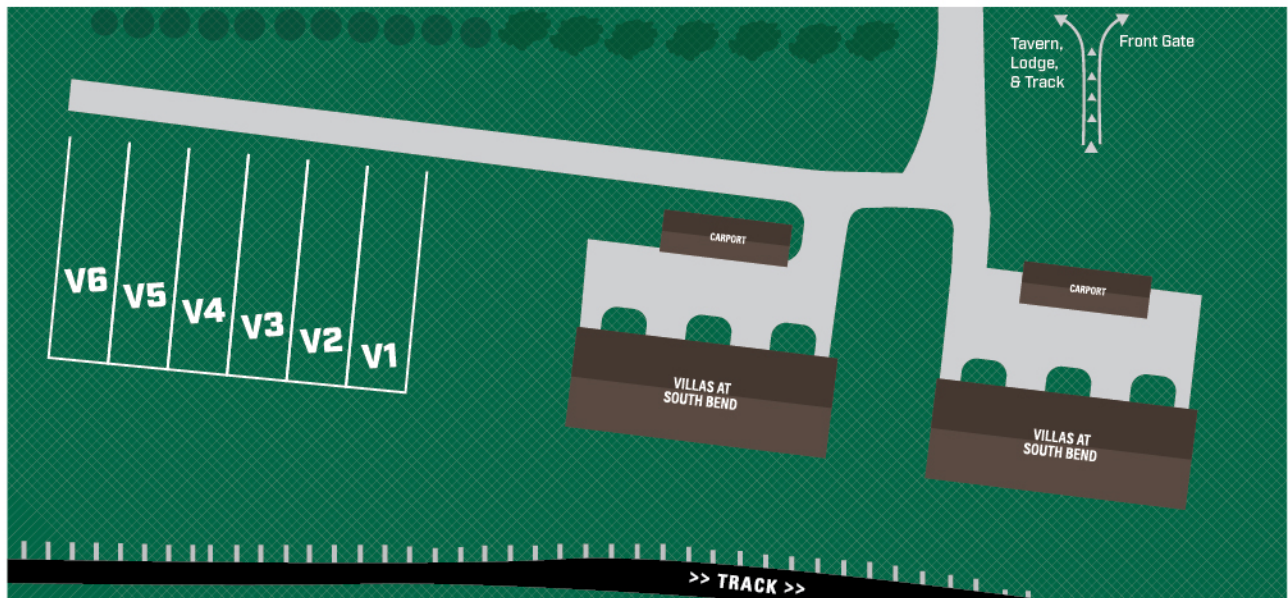

VILLAS PREMIUM RV

SITE DESCRIPTION:

Must have Class A Motor Home.
Golf Carts are the only off-road vehicle permitted in area.
All spaces are along the fence aligned with the Villa's.
Each space is 20' x 40', Generally level, but we do recommend blocks just in case.
Views are Up-Hill Esses, Full, South, Patriot & Grand Courses.