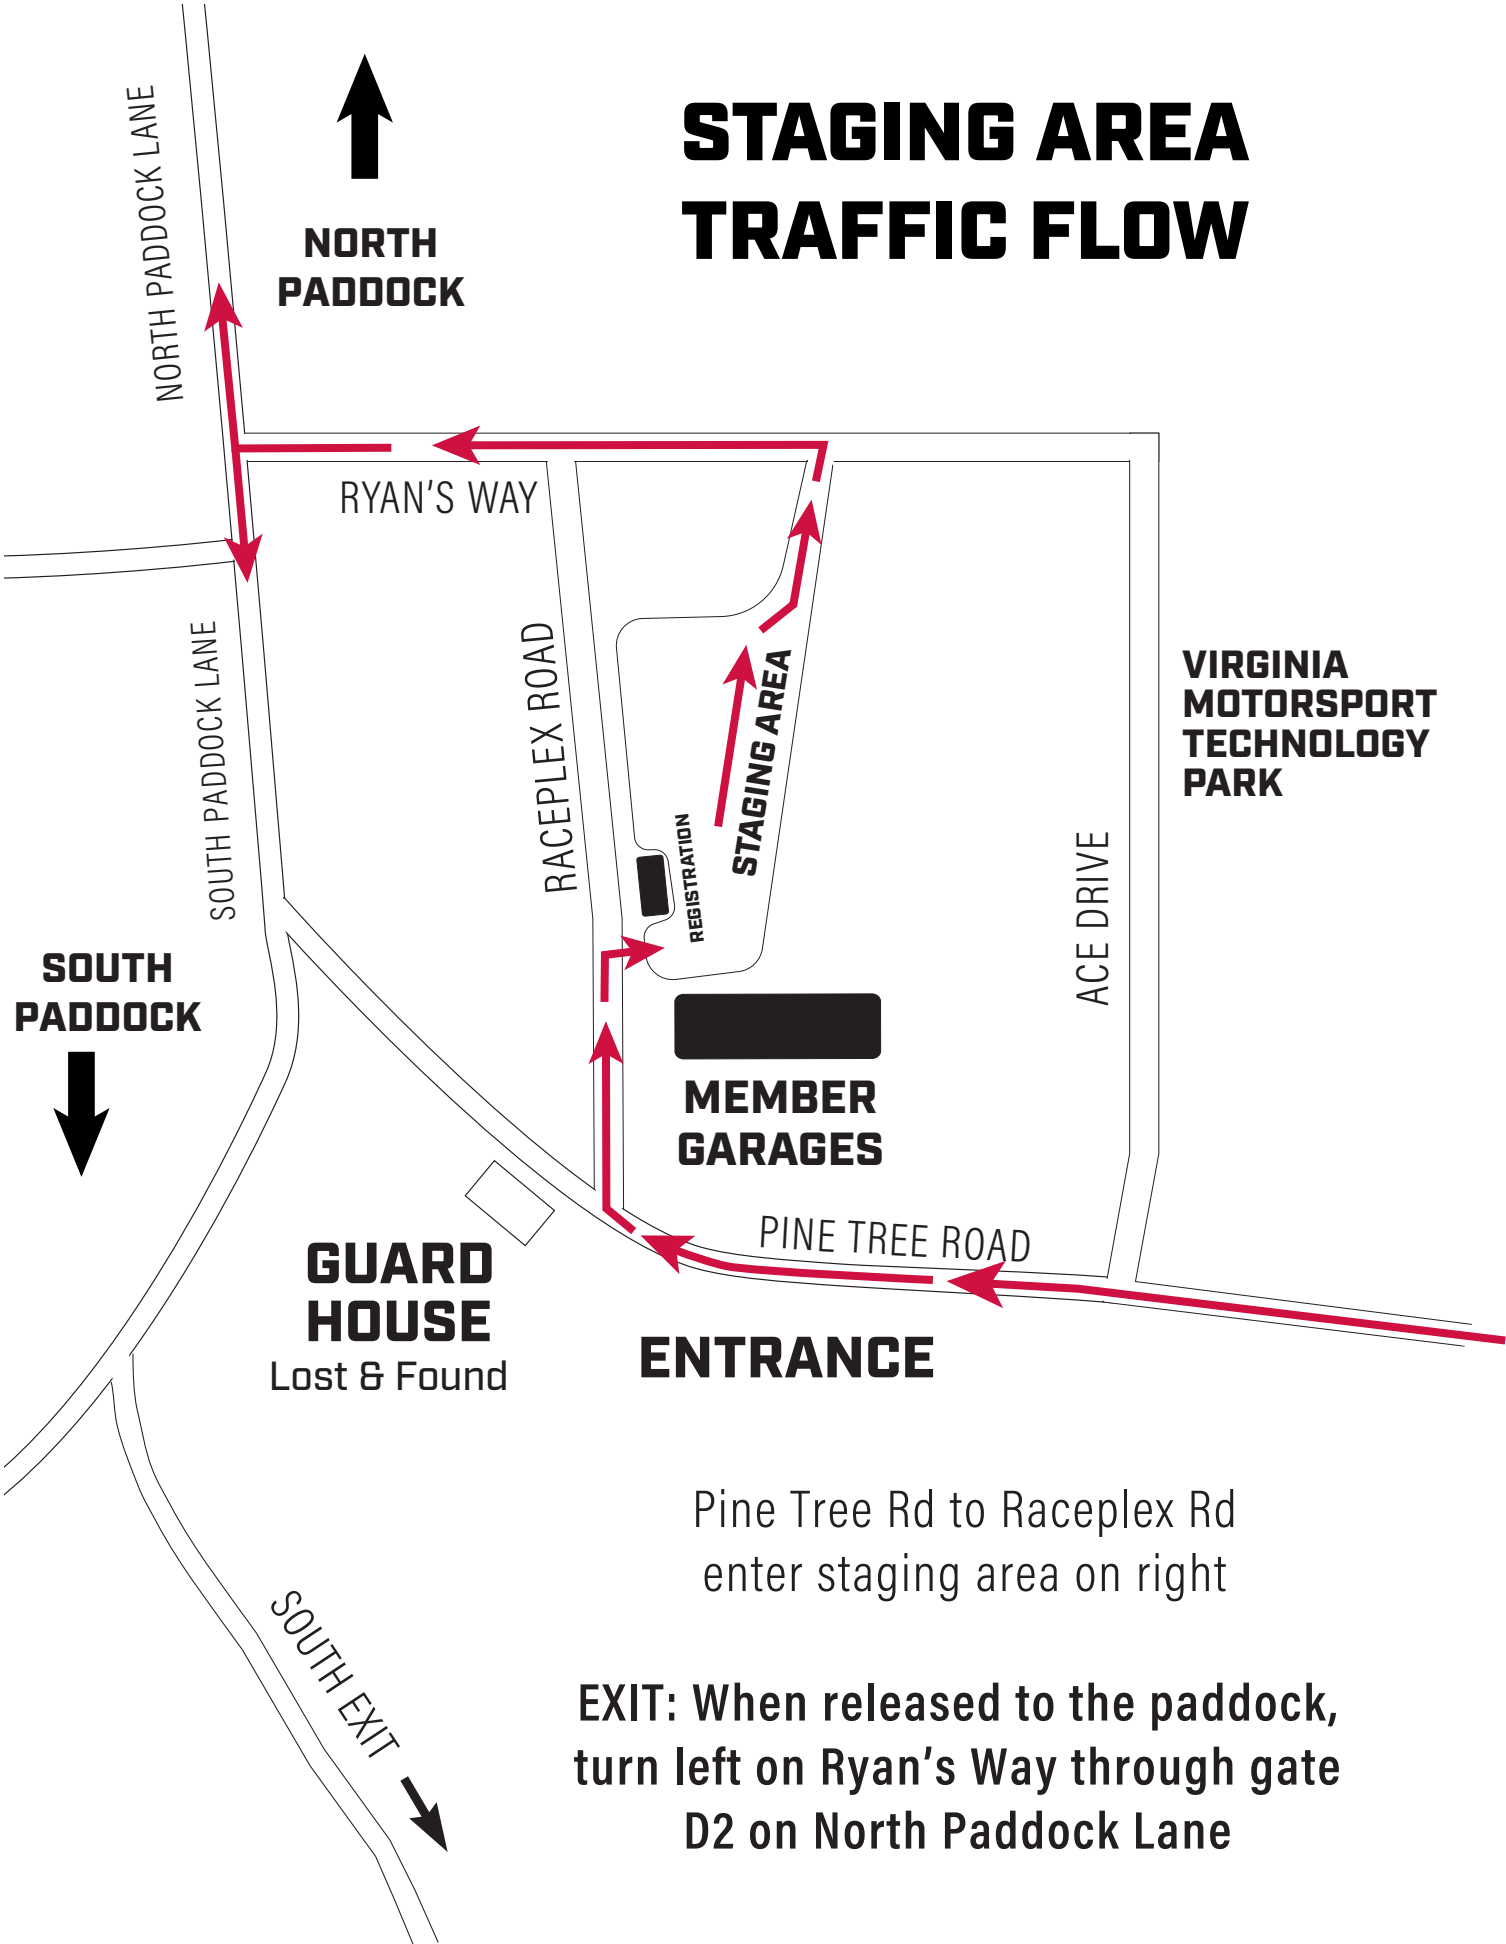

- (A) Pagoda Grill Concession  
Restroom/Showers  
TMI Racing Products
- (B) Winners Circle
- (C) North Tech Shed
- (D) North Timing Tower  
& Medical Center
- (E) Grid Restrooms
- (F) South Timing Tower
- (G) South Tech Shed
- (H) The Gallery
- (I) Patriot Classroom
- (J) Paddock Suites  
Paddock Garages
- (K) Grid 9 Garage

- Fuel
- Restrooms
- Food
- Parking
- Water
- First Aid
- Camping
- Picnic Tables
- Showers
- Bleacher Seating

**MAIN ENTRANCE** →

# STAGING AREA TRAFFIC FLOW

Pine Tree Rd to Raceplex Rd  
enter staging area on right

**EXIT:** When released to the paddock,  
turn left on Ryan's Way through gate  
D2 on North Paddock Lane